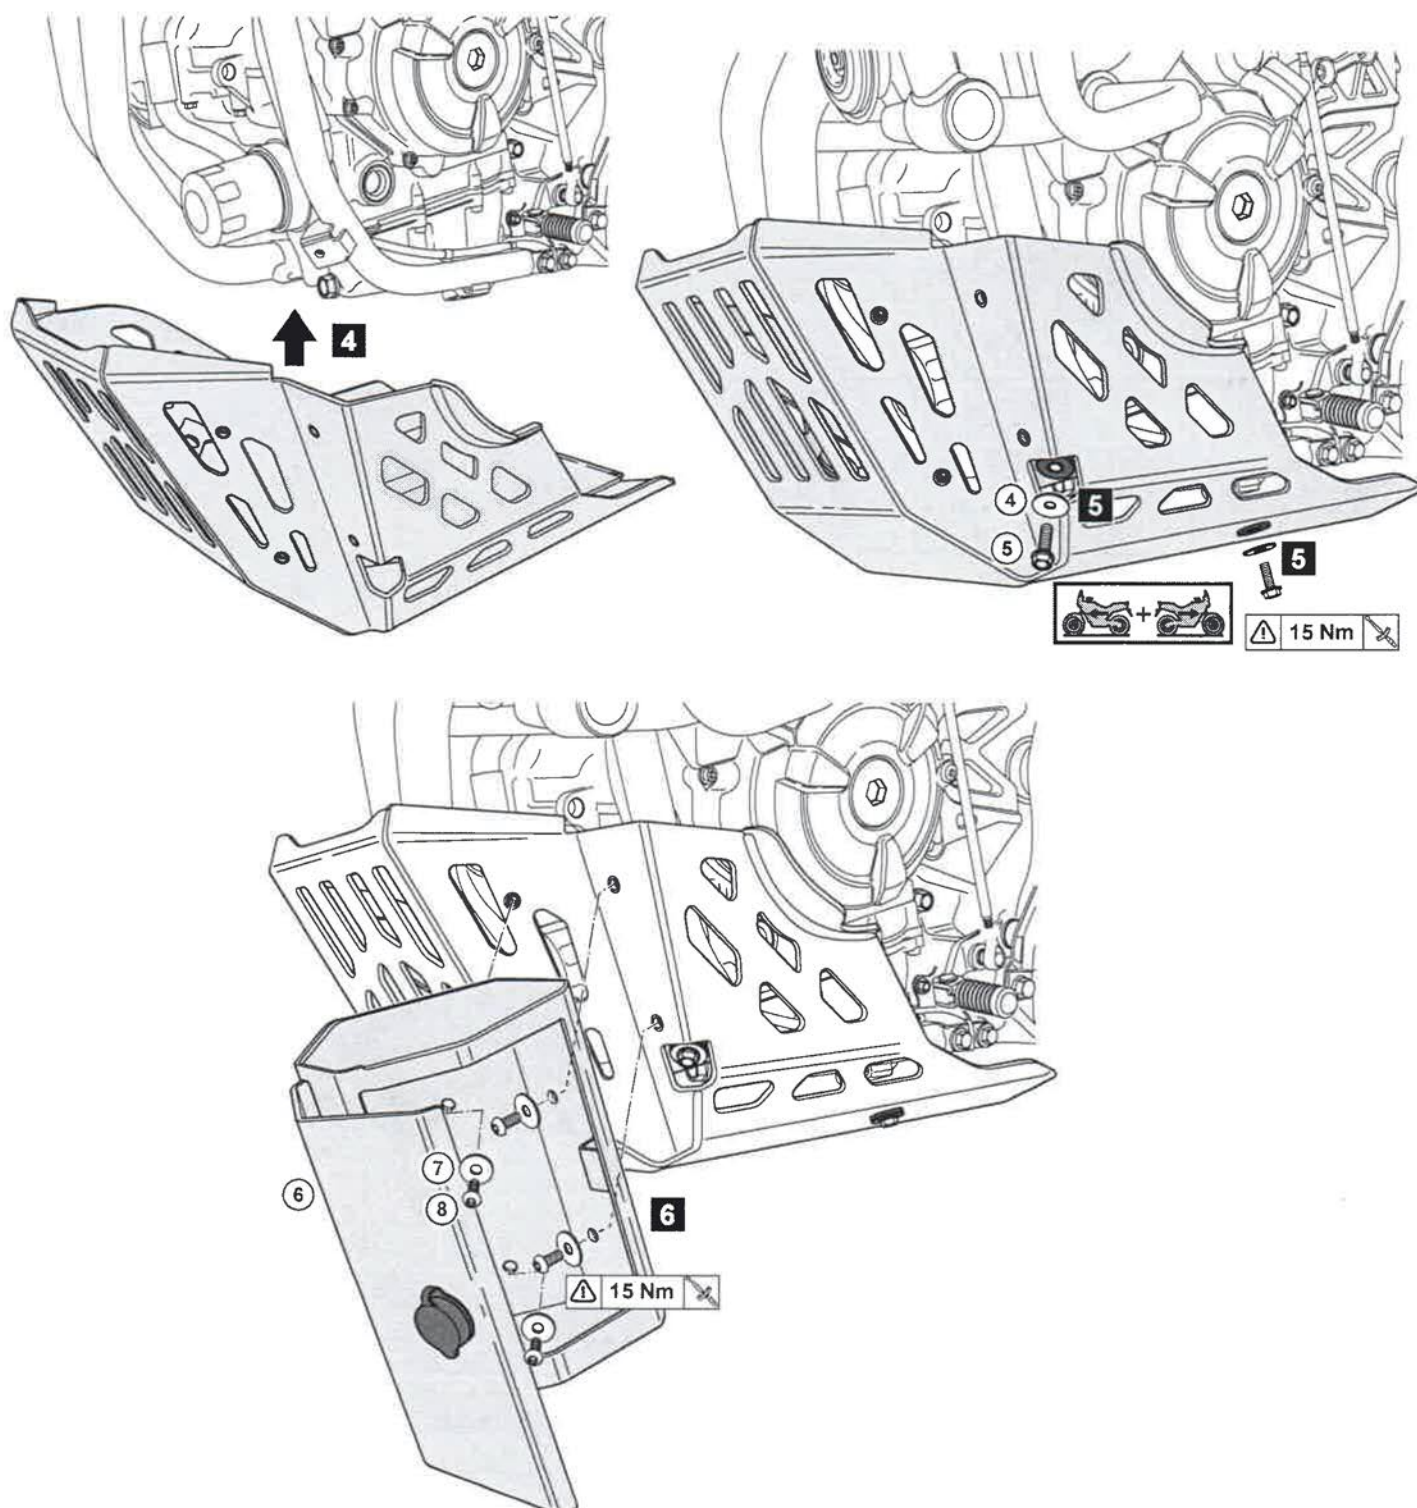

Ténéré 700 Skid Plate

Ténéré 700 Skid Plate

BW3-F84R0-**-**
 BW3-F83P0-**-**

Posnr.	QTY		
①	1		
②	4		
③	4		
④	4		
⑤	4		
⑥	1		BW3-F83P0-00-00
⑦	4		
⑧	4		
*OPTIONAL			

Easy, suitable for novice with little experience