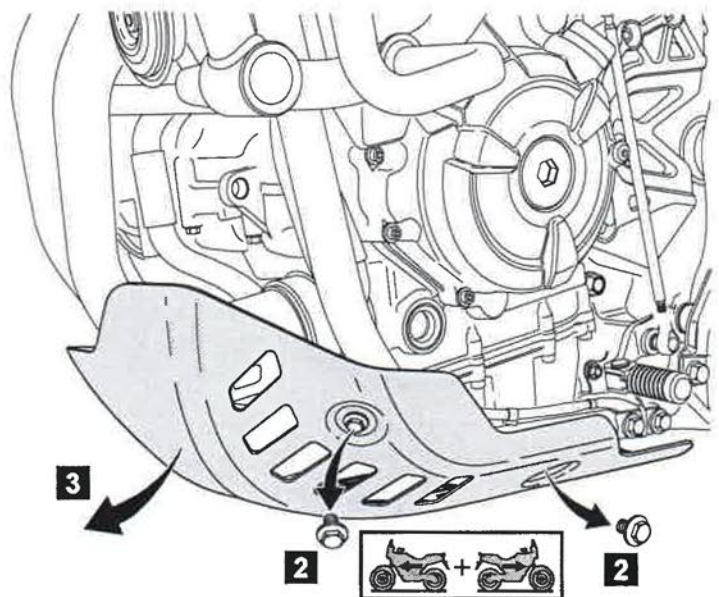

Ténéré 700 Skid Plate

Ténéré 700 Skid Plate

BW3-F84R0-**-**
 BW3-F83P0-**-**

Posnr.	QTY		
①	1		
②	4		
③	4		
④	4		
⑤	4		
⑥	1		BW3-F83P0-00-00
⑦	4		
⑧	4		
*OPTIONAL			

Easy, suitable for novice with little experience