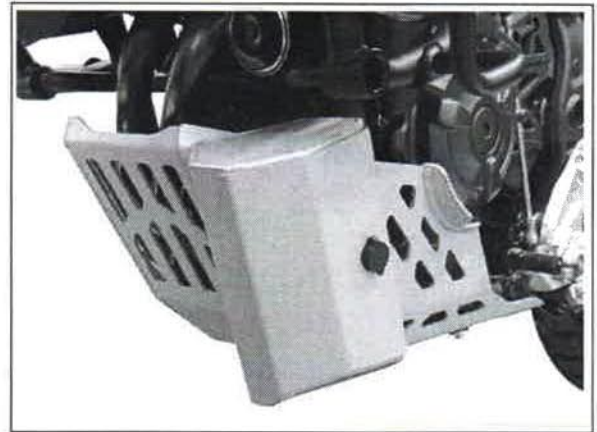

Ténéré 700 Skid Plate

Ténéré 700 Skid Plate

BW3-F84R0-**-**
 BW3-F83P0-**-**

Posnr.	QTY		
①	1		
②	4		
③	4		
④	4		
⑤	4		
⑥	1		BW3-F83P0-00-00
⑦	4		
⑧	4		
*OPTIONAL			

Easy, suitable for novice with little experience