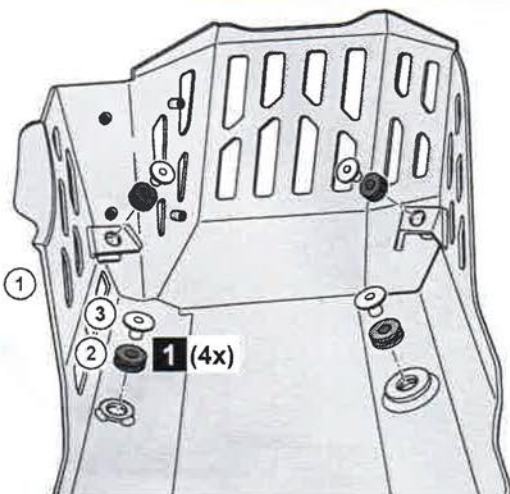

Ténéré 700 Skid Plate

Ténéré 700 Skid Plate

BW3-F84R0-**-**
 BW3-F83P0-**-**

Posnr.	QTY		
①	1		
②	4		
③	4		
④	4		
⑤	4		
⑥	1		BW3-F83P0-00-00
⑦	4		
⑧	4		
*OPTIONAL			

Easy, suitable for novice with little experience